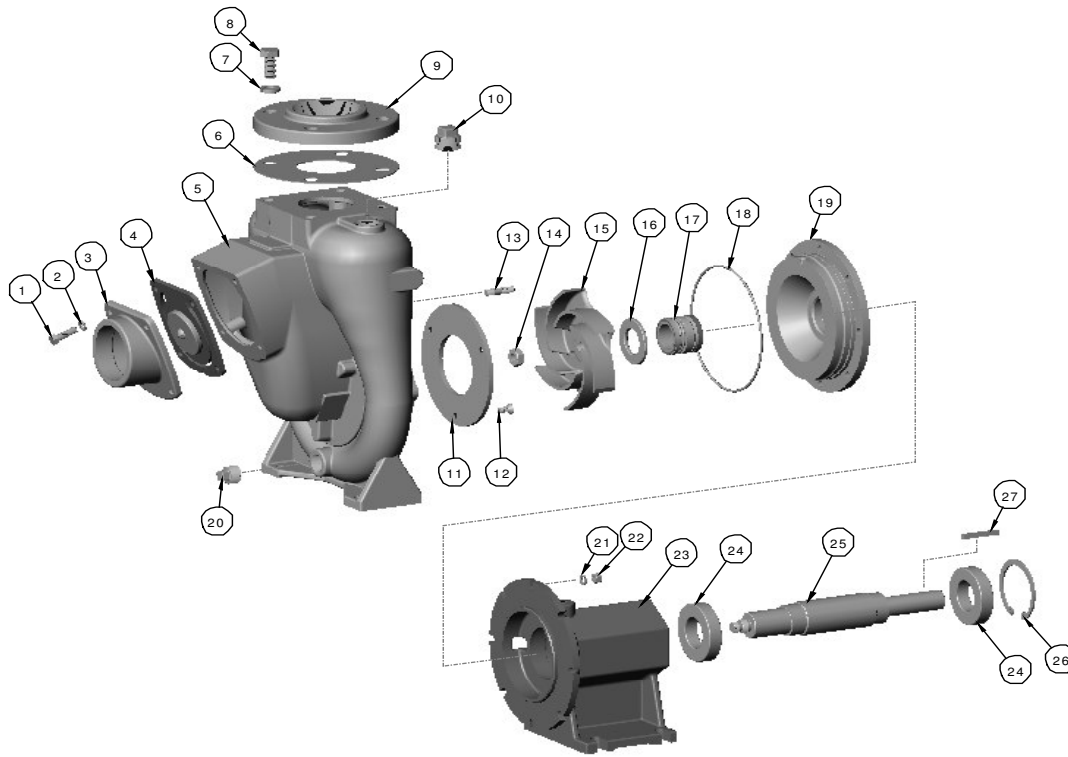

MP PUMPS SERVICE PARTS LIST

FLOMAX 30 Single Seal

Pedestal Pump

ITEM NO.	PART NO.	DESCRIPTION	QTY.
1	21274	Capscrew SS 3/8-16 x 1.25"	4
2	21266	Lock Washer SS 3/8"	4
3	40537	Inlet Flange	1
* 4	42147	Flapper Assembly	1
5	31822	Housing	1
* 6	32034	Gasket	1
7	26853	Lockwasher - 5/8"	1
8	32018	Cap Screw SS 5/8-11 x 1.50"	4
9	32033	Discharge Flange 3"	1
10	22379	Pipe Plug - 1" NPT	1
* 11	31830	Wearplate	1
* 12	32026	Flat head screw SS 5/16-18 x .75"	3
13	21261	Stud SS 3/8-16 x 1.63"	4

MP PUMPS, INC.

34800 BENNETT • FRASER, MI 48026-1686
 (586) 293-8240 • FAX (586) 293-8469
 (800) 563-8006 • www.mppumps.com

Form 7098-A

10/04

Page 1 of 2

MP PUMPS SERVICE PARTS LIST

FLOMAX 30 Single Seal

Pedestal Pump

ITEM NO.	PART NO.	DESCRIPTION	QTY.	
* 14	29194	Hex Jam Nut SS 5/8-18	1	
* 15	31819	Impeller 7.0"	1	
* 15	33177	Impeller 6.75"	1	
* 15	33178	Impeller 6.35"	1	
	16	31838	Spacer	1
* 17	31374	Mechanical seal	1	
* 18	32020	O-Ring Viton	1	
	19	31824	Seal Housing	1
* 20	41481	Pipe plug 3/4" NPT	1	
	21	28053	Washer SS 3/8"	8
	22	21268	Hex Nut SS 3/8-16	8
	23	31906	Bearing Housing	1
	24	31804	Ball Bearing	1
	25	31839	Drive Shaft	1
	26	31803	Retaining Ring	1
	27	26796	Square Key .25" x 2.12"	1