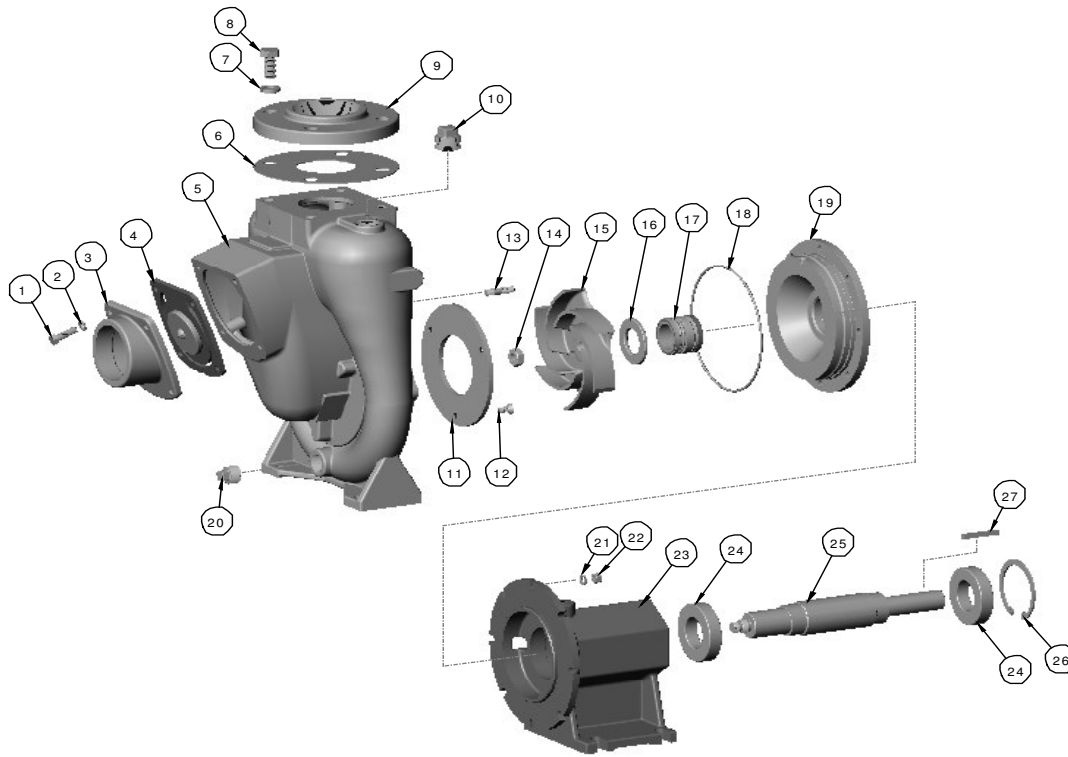

# MP PUMPS SERVICE PARTS LIST

FLOMAX® 30 Single Seal

Pedestal Pump

ITEM NO.	PART NO.	DESCRIPTION	QTY.
1	21274	Capscrew SS 3/8-16 x 1.25"	4
2	21266	Lock Washer SS 3/8"	4
3	40537	Inlet Flange	1
* 4	42147	Flapper Assembly	1
5	31822	Housing	1
* 6	32034	Gasket	1
7	26853	Lockwasher - 5/8"	1
8	32018	Cap Screw SS 5/8-11 x 1.50"	4
9	32033	Discharge Flange 3"	1
10	22379	Pipe Plug - 1" NPT	1
* 11	31830	Wearplate	1
* 12	32026	Flat head screw SS 5/16-18 x .75"	3
13	21261	Stud SS 3/8-16 x 1.63"	4

# MP PUMPS SERVICE PARTS LIST

FLOMAX 30 Single Seal

Pedestal Pump

ITEM NO.	PART NO.	DESCRIPTION	QTY.	
* 14	29194	Hex Jam Nut SS 5/8-18	1	
* 15	31819	Impeller 7.0"	1	
* 15	33177	Impeller 6.75"	1	
* 15	33178	Impeller 6.35"	1	
	16	31838	Spacer	1
* 17	31374	Mechanical seal	1	
* 18	32020	O-Ring Viton	1	
	19	31824	Seal Housing	1
* 20	41481	Pipe plug 3/4" NPT	1	
	21	28053	Washer SS 3/8"	8
	22	21268	Hex Nut SS 3/8-16	8
	23	31906	Bearing Housing	1
	24	31804	Ball Bearing	1
	25	31839	Drive Shaft	1
	26	31803	Retaining Ring	1
	27	26796	Square Key .25" x 2.12"	1