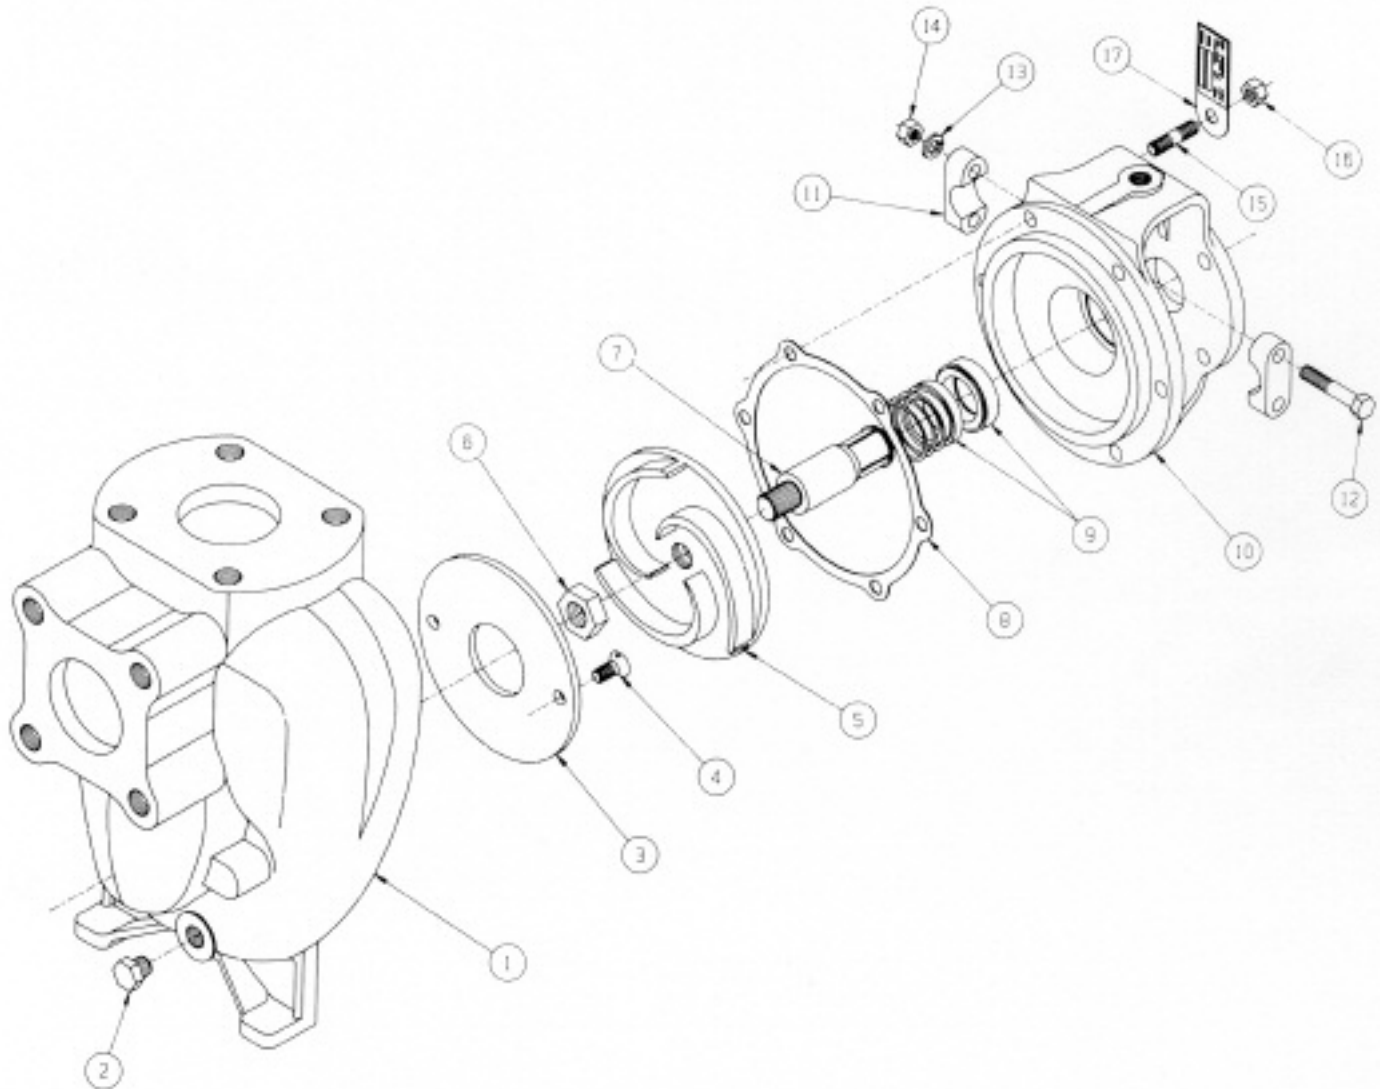

MP PUMPS SERVICE PARTS LIST

• For Pedestal or Engine Mounting

Stainless Steel FLOMAX 8

ITEM	PART NO.	DESCRIPTION	QTY.	ITEM	PART NO.	DESCRIPTION	QTY.
ADAPTER				CLAMP			
10	28277	ADAPTER - STAINLESS STEEL	1	11	23002	CLAMP ASSY - 3/4" DIA. SHAFT - INC.	1
HOUSING				12	21946	CLAMP	2
1	28276	HOUSING - STAINLESS STEEL	1	13	21264	CAPSCREW - S.S. - 5/16"-18 X 1-3/4"	2
2	21267	PIPE PLUG - S.S. - 1/4" NPT	1	14	21238	LOCKWASHER - S.S. - 5/16"	2
8	28704	GASKET - HOUSING	1	15	21284	HEXNUT - S.S. - 5/16"-18	2
15	21243	STUD - S.S. - 5/16"-18 X 1-5/16"	6	SEAL			
16	21244	HEXNUT - S.S. - 5/16"-18	6	9	22272	SEAL ASSY 1.00" DIA. SHAFT	1
17	28630	NAME PLATE	1	WEAR PLATE			
IMPELLER				3	27978	WEAR PLATE - STAINLESS STEEL	1
5	22294	IMPELLER - STAINLESS STEEL	1	4	28742	SCREW - S.S. - 5/16"-18 X 5/8"	2
6	22655	HEX JAM NUT - S.S. 5/8"-18	1				
7	26810	DRIVE SLEEVE - S.S. - 3/4" DIA. BORE	1				