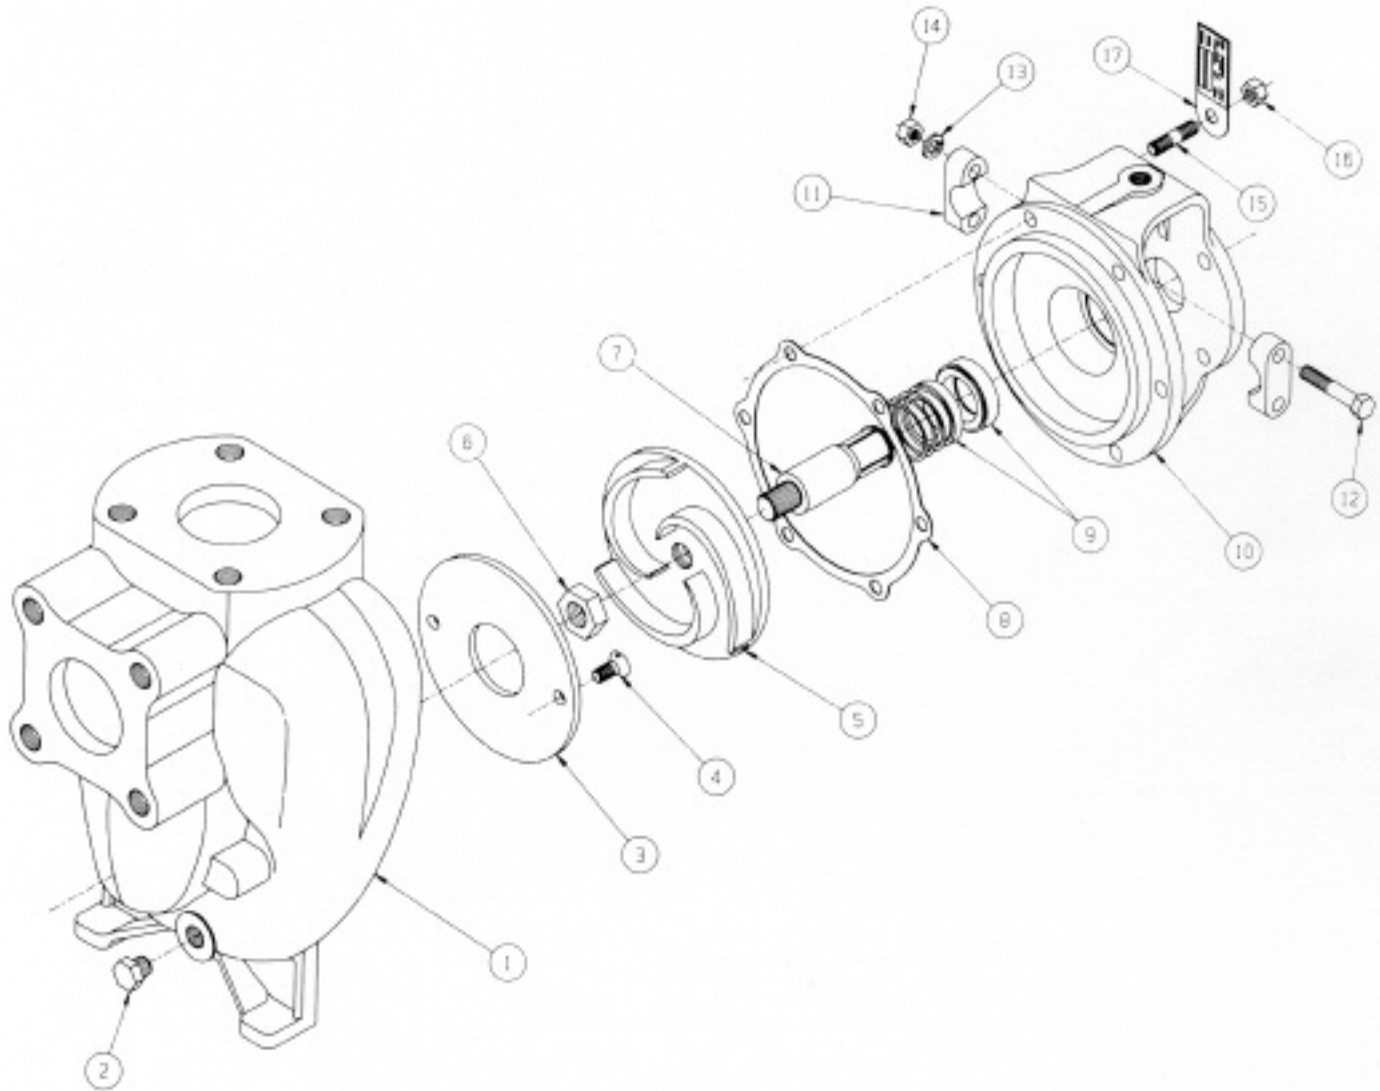

MP PUMPS SERVICE PARTS LIST

• For Pedestal or Engine Mounting

Stainless Steel FLOMAX 8

ITEM	PART NO.	DESCRIPTION	QTY.	ITEM	PART NO.	DESCRIPTION	QTY.
ADAPTER				CLAMP			
10	28277	ADAPTER - STAINLESS STEEL	1	11	23002	CLAMP ASSY - 3/4" DIA. SHAFT - INC.	1
HOUSING				12	21946	CLAMP	2
1	28276	HOUSING - STAINLESS STEEL	1	13	21264	CAPSCREW - S.S. - 5/16"-18 X 1-3/4"	2
2	21267	PIPE PLUG - S.S. - 1/4" NPT	1	14	21238	LOCKWASHER - S.S. - 5/16"	2
8	28704	GASKET - HOUSING	1	15	21284	HEXNUT - S.S. - 5/16"-18	2
15	21243	STUD - S.S. - 5/16"-18 X 1-5/16"	6	SEAL			
16	21244	HEXNUT - S.S. - 5/16"-18	6	9	22272	SEAL ASSY 1.00" DIA. SHAFT	1
17	28630	NAME PLATE	1	WEAR PLATE			
IMPELLER				3	27978	WEAR PLATE - STAINLESS STEEL	1
5	22294	IMPELLER - STAINLESS STEEL	1	4	28742	SCREW - S.S. - 5/16"-18 X 5/8"	2
6	22655	HEX JAM NUT - S.S. 5/8"-18	1				
7	28810	DRIVE SLEEVE - S.S. - 3/4" DIA. BORE	1				