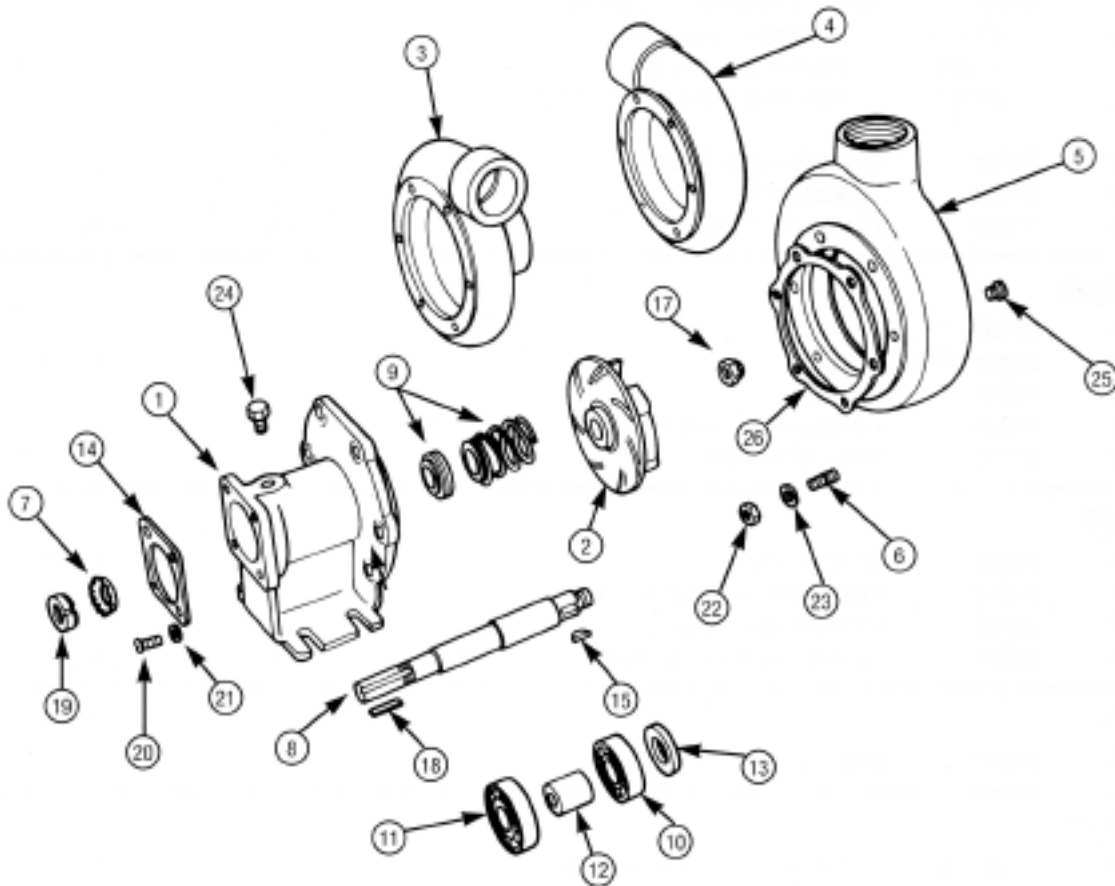

# MP PUMPS SERVICE PARTS LIST

- Straight Centrifugal
- Mechanical Seal

- Foot Mounted

**SERIES 200**  
**2 1/2" — 2" Pipe Size**

**IMPORTANT:** When ordering parts, specify model and serial number shown on nameplate.

ITEM NO.	PART NO.	DESCRIPTION	QUANTITY REQUIRED PER MODEL			
			METAL	ALL MODELS LISTED ARE CAST IRON		
			PIPE SIZE	ALL MODELS LISTED ARE 2-1/2" x 2"		
			ROTATION	R. HAND	L. HAND	REVERSIBLE
			MODEL NO.	23215	23154	22663

**IMPELLER**

2	22650	Impeller	1			
2	22660	Impeller		1		
2	22648	Impeller				1
17	22655	Locknut — S.S. — 5/8"	1	1		1
15	21762	Key — S.S. — #8	1	1		1

**SHAFT**

8	22654	Shaft — S.S.	1	1		1
18	21937	Key — Steel — 3/16" sq. (drive)	1	1		1
7	22651	Lockwasher — Bearing	1	1		1
19	22652	Locknut — Steel — Bearing	1	1		1

**BODY**

1	22646	Body — Cast Iron	1	1		1
14	21210	Bearing Retainer	1	1		1
20	21258	Rd. Head Screw — S.S. — 1/4"	4	4		4
21	21192	Lockwasher — 1/4"	4	4		4

**MP PUMPS, INC.**

34800 BENNETT • FRASER, MI 48026-1686  
 (586) 293-8240 • FAX (586) 293-8469  
 (800) 563-8006 • www.mppumps.com