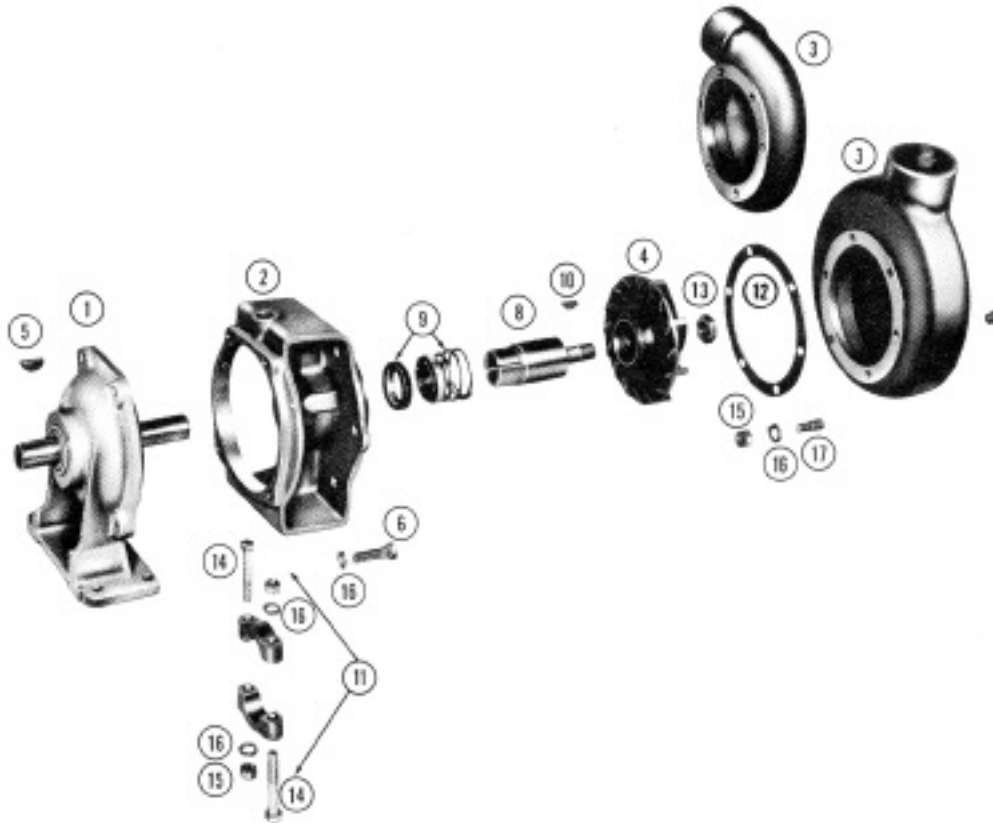

MP PUMPS SERVICE PARTS LIST

- Straight Centrifugal
 - Left Hand & Reversible Rotation
 - Belt or Direct Drive
 - Mechanical Seal
- Pedestal Mount Pumps**
Bronze & Cast Iron 2½" x 2" Pipe Size

IMPORTANT: When ordering parts, specify MODEL and SERIAL NUMBER shown on nameplate.

ITEM	PART NO.	DESCRIPTION	QUANTITY REQUIRED PER MODEL		
			PUMP METALLURGY	CAST IRON	BRONZE
			MODEL NO. - LEFT HAND	NA	24313
			MODEL NO. - REVERSIBLE	22706	22705

HOUSING

22939	Housing Assembly - Inc: Left Hand Cast Iron		1
3	21206	Housing - Cast Iron	1
17	21260	Stud - S.S. - 3/8"	6
18	21267	Pipe Plug - S.S. - 1/4" NPT	1
22938	Housing Assembly - Inc: - Left Hand Bronze		1
3	21204	Housing Assembly - Bronze	1
17	21217	Stud - 3/8" - Bronze	6
18	21186	Pipe Plug - 1/4" NPT Bronze	1

IMPELLER, SLEEVE & SEAL

4	22694	Impeller - Bronze - Left Hand & Reversible		1
13	22655	Locknut - S.S. - 5/8"	1	
13	21176	Locknut - Br. - 5/8"		1
8	22700	Sleeve	1	1
10	21762	Key - S.S. - #8	1	1
9	22361	Seal	1	1

CLAMP

	23039	Clamp Assembly - Inc:	1	1
11		Clamp	2	2
16	21266	Lockwasher - S.S. - 3/8"	2	2
15	21268	Hex Nut - S.S. - 3/8"	2	2
14	21269	Capscrew - S.S. - 3/8"	2	2

ADAPTOR

2	22704	Adaptor - Cast Iron	1	
2	22703	Adaptor - Bronze		1