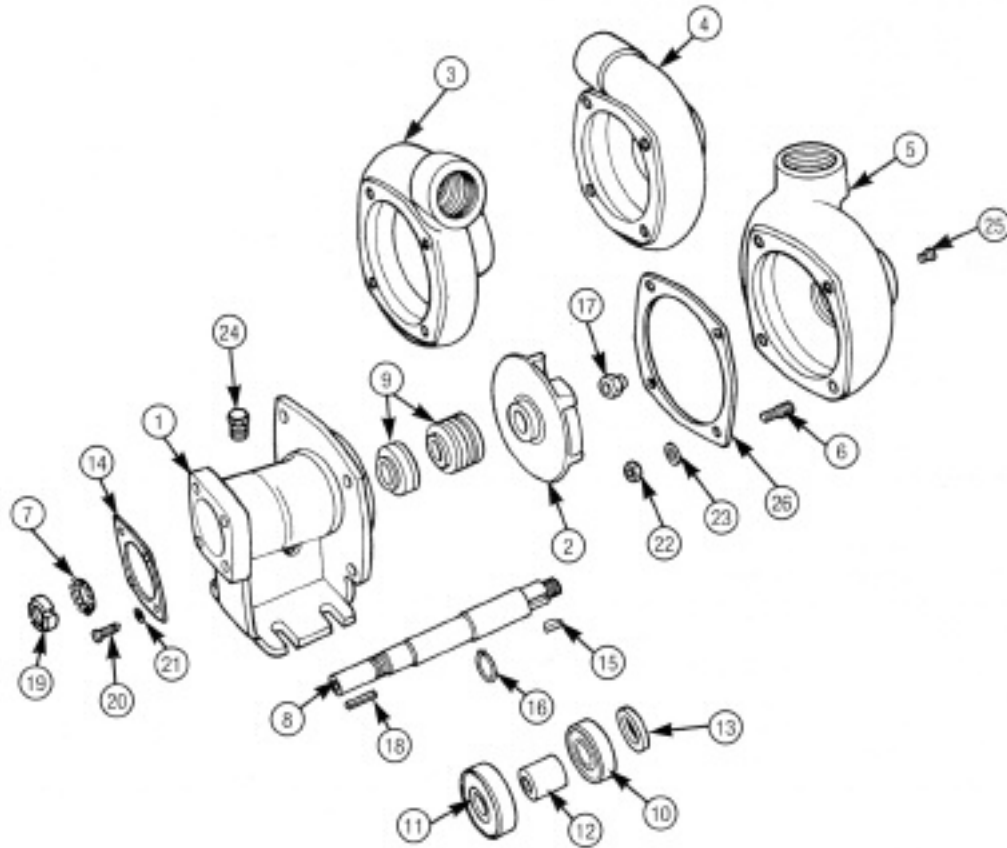

MP PUMPS SERVICE PARTS LIST

- Foot Mounted • Belt or Direct Drive • Mechanical Seal
- Cast Iron Construction • Right Hand, Left Hand, Reversible Design

SERIES 30
1" x 3/4" Pipe Size

IMPORTANT: When ordering parts, specify model and serial number shown on nameplate.
 N/S means not shown in exploded view of parts.

ITEM NO.	PART NO.	DESCRIPTION	QUANTITY REQUIRED PER MODEL			
			METAL	ALL MODELS LISTED ARE CAST IRON		
			PIPE SIZE	ALL MODELS LISTED ARE 1" x 3/4"		
			ROTATION	R. HAND	L. HAND	REVERSIBLE
			MODEL NO.	23203	23145	NA

IMPELLER

2	22573	Impeller — C.I. 3-1/4" DIA	1		
2	22583	Impeller — C.I. 3-1/4" DIA		1	
2	22586	Impeller — C.I. 3-1/4" DIA			1
15	21865	Key — S.S. — #2 — Impeller to Shaft 1	1	1	
17	22588	Nut — 3/8" S.S.	1	1	1

SEAL

9	22590	Seal	1	1	1
13	21435	Slinger	1	1	1

SHAFT

8	22574	Shaft — S.S.	1	1	1
19	22579	Locknut	1	1	1
7	22580	Lockwasher	1	1	1
18	22587	Key — 1/8" — Drive	1	1	1

BODY

1	22570	Body — Cast Iron	1	1	1
10	22576	Bearing — Impeller End	1	1	1
11	22575	Bearing — Drive End	1	1	1
12	22577	Spacer	1	1	1
16	22581	Retaining Ring	1	1	1
14	21142	Bearing Retainer	1	1	1
20	21584	Round Head Screw — 10-24	4	4	4
21	21621	Lockwasher — #10	4	4	4
N/S	22602	Impeller Shim	2	2	2