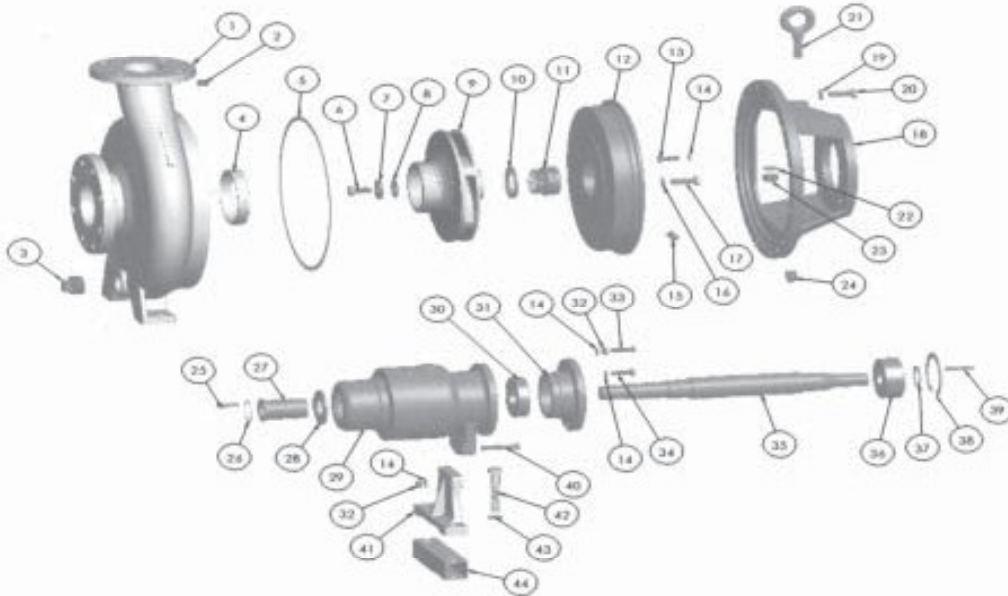

# MP PUMPS SERVICE PARTS LIST

**Pedestal Mount Centrifugal Pump**

**S700 4" x 3" x 13**

PART NO.	ITEM NO.	DESCRIPTION	QTY.	PART NO.	ITEM NO.	DESCRIPTION	QTY.
27159	1	Housing Assembly	1	26686	21	Eye bolt	1
41475	2	Drain Plug 1/4"	incl.	26258	22	Washer	1
27205	3	Drain plug 1.25"	incl.	22461	23	Nut 5/8-11	1
26673	4	Wear Ring	incl.	41479	24	Drain plug 1/2"	1
27146	5	Gasket - housing	1	25299	25	Key 1/4 Sq. x 1.5"	1
26674	6	Seelbolt	1	33472	26	O-ring	1
26675	7	Washer - impeller	1	33059	27	Shaft Sleeve	1
27403	8	Gasket - rulon	1	26680	28	Slinger	1
27140	9	Impeller 13"	1	33056	29	Bearing Body	1
27141	9	Impeller 12"	1	33053	30	Ball Bearing - Single	1
27143	9	Impeller 11"	1	33051	31	Retainer - Bearing	1
27144	9	Impeller 10"	1	21268	32	Hexnut 3/8-16	5
26972	10	Spring Holder	1	21274	33	Capscrew 3/8-16 1.25"	3
26685	11	Seal - Carbon/Ceramic/Viton	1	43926	34	Capscrew 3/8-16 1.5"	3
26752	11	Seal - Severe Service	1	33052	35	Shaft	1
27155	12	Seal Housing	1	33054	36	Ball Bearing - Double	1
21274	13	Capscrew 3/8-16 x 1.25"	4	33057	37	Snap ring 1.43 x .109	1
21266	14	Washer 1/8 x 3/8"	12	33058	38	Snap ring 3.936 x .109	1
41475	15	Drain plug	1	26796	39	Key .25 x .25 x 2.125"	1
21254	16	Washer	4	21275	40	Capscrew 3/8-16 2.5"	2
27147	17	Capscrew 1/2-13 1.75"	4	26667	41	Support - Bearing Housing	1
27134	18	Adaptor	1	27248	42	Capscrew 5/8-18	2
21254	19	Lock washer 1/2 x 7/8"	14	26258	43	Washer 5/8"	3
27147	20	Capscrew 1/2-13 1.75"	12	27157	44	Spacer	1